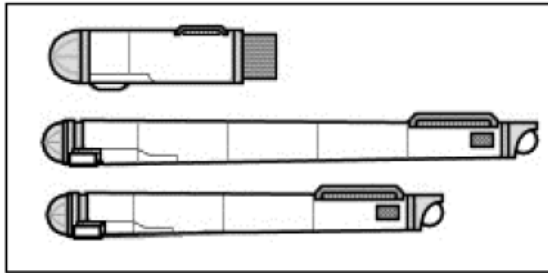

PB-2

PB-14, PB-16

PB-18

PB-20, PB-30, PB-31

FTL Propulsion System Costs (Addendum to Table 1.11)

System	Space	Speed (OCU)	Maximum Size	Reliability	Availability
PB-2	Size	2/3.2/3.6	4	A	2143

PB-2 Mod 1	Size x2	2/3/4	4	A	2145
PB-6	2+Half Size	2.2/3.4/4	6	C	2161
PB-14	3+Half Size	2.4/3.6/5.2	5	B	2181
PB-18	4+Half Size	5/6/7	7	B	2189
PB-4 Mod 1	1+Half Size	3/5.5/6.5	5	B	2191
PB-8 Mod 2	3+Half Size	4/6.5/7.5	7	B	2210
PB-20	4+Half Size	5/6/7	7	D	2220
PB-24	Half Size	2/3/4	2	A	2232
PB-31 Mod3	4+Half Size	5/6/7	6	B	2235
PB-1 Mod 2	Half Size	3/5/6	6	B	2237
PB-18c	4+Half Size	6/7/8	6	BB	2238
PB-32S	Half Size	5/6/7	6	C	2247
PB-32 Mod 4	5+Half Size	6/7/9	10	D	2250
PB-32 Mod 5	5+Half Size	6/8/9	7	C	2258
PB-47	5+Half Size	6/8/10	6	CC	2258