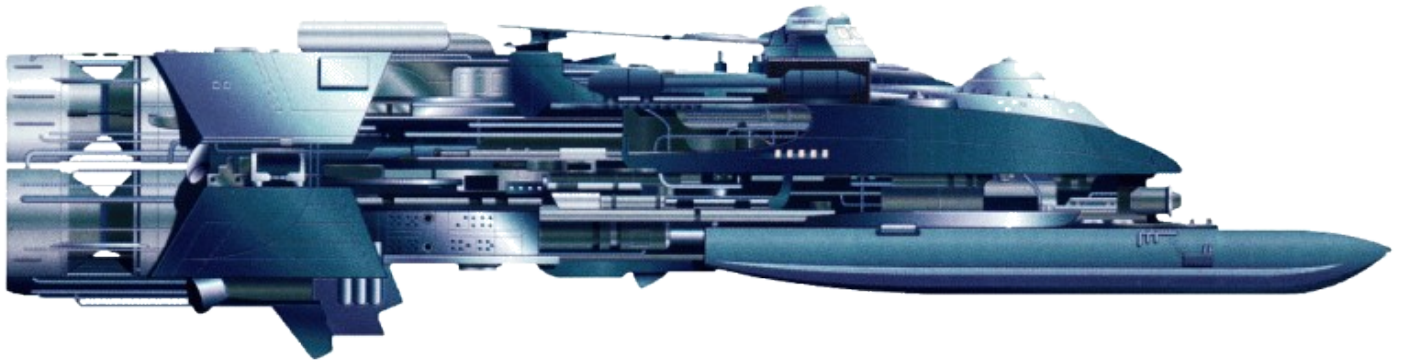

CORPORATE COLONY SHIP

SHELIAK

Armed Personnel Frigate— Commissioned, c. 2343

HULL DATA

Structure	35
Size / Decks	7 / 21
Length / Height / Beam	431 / 215.5 / 84
Compliment	97 crew + 430 passengers

PROPULSION DATA

Impulse System	SKHEU-6 (.9c / D)
Warp System	SK Type-4 DC (5 / 7 / 9.3) (CC)

OPERATIONAL DATA

Atmosphere Capable	NO
Transporters	4 standard, 2 emergency
Cargo Units	400
Shuttlebay	2 fv
Shuttlecraft	8 size worth
Tractor Beams	1fv, 1fd
Separation System	NONE
Cloaking Device	NONE
Sensor System	Class-4 (+4 / E)
Operations System	Class-3 (D)
Life Support	Class-3 (D)