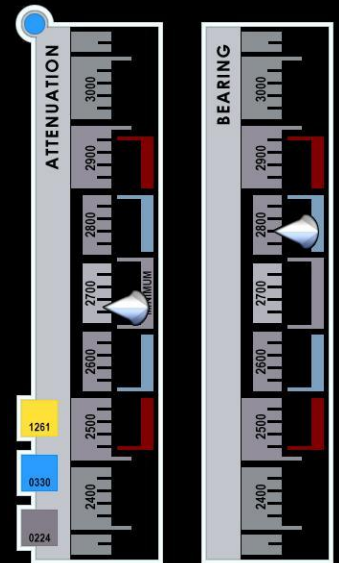

03-227
MODE SELECT

04-927
DISPLAY CONFIG

05-451
LOAD FILE

07-756
CALIBRATE

08-102
SUBSYS SEL

09-483
AUX MODE

10-936
SECONDARY

11-672
AUTO CONFIG

13-487
NAV CON

14-175
PHASE COMP

15-282
COMM SYS

16-853
COMMAND SYS

17-986
SEN SCAN

United Earth NC-Class

Transport; Commissioned: 2141;
Refit: 2151*

Hull Data

Structure: 25
[65 space][10; 6 space remains]
Size/Decks: 5/7
Length/Height/Beam: 200/50/50 m
Complement: 21 + 250 passengers

Tactical Data

Plasma Weapons: TDM-28 (x1/A) [-5]
Penetration: 2/1/0/0/0
Hull Polarization:
HPG Mk 2 (B) [-4]
HPG Mk 3 (C) [-7]
Protection/Threshold: 10/0; 11/1