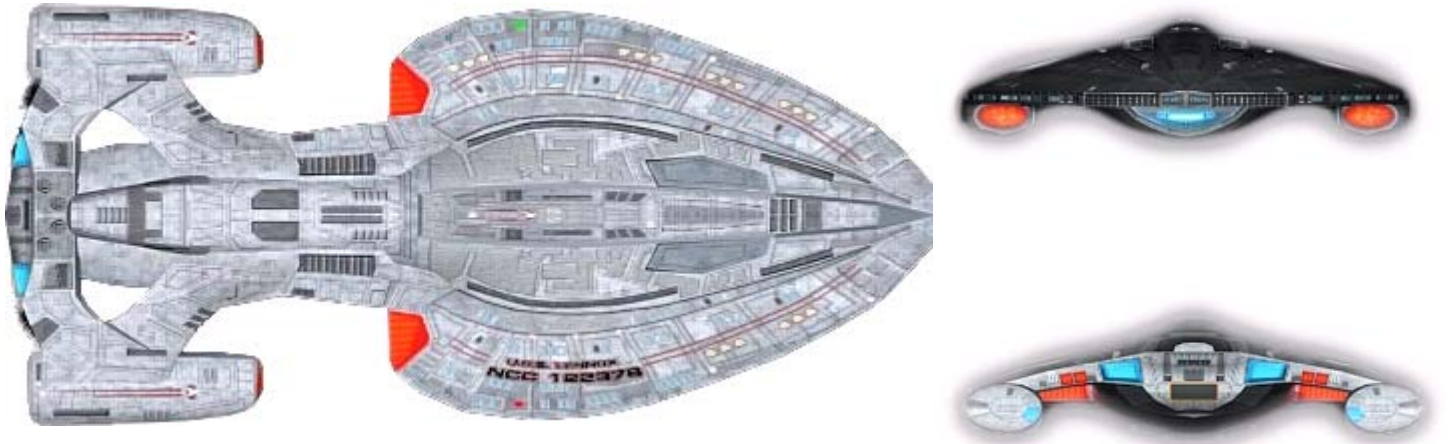

ERAHARD

Mission

The *Achilles* class was fielded 6 months before the end of the Dominion war after a realization that what would be required to shut down the Dominion war machine was the destruction of the Ketracel-white creation facilities in the Alpha Quadrant. It was realized, however, that the Federation and its allies lacked many ships heavy enough for such a mission, limited to *Galaxy*-class ships and Klingon *Negh'Var*-class warships. A new ship class would be required to exploit this "achilles heel" from which the ship's name was derived.

Features

Slightly smaller than a *Galaxy*-class, the *Achilles* was a far cry from the size of the Dominion heavy ships, but was of a sleeker design, and armed with the advanced weapons used for the *Defiant*-class starships for fighting the Borg. It held a total of eight pulse-phaser cannons, two torpedo tubes for quantum torpedoes and eight new mini quantum torpedo tubes arranged in a special "phalanx" position to cause massive destruction.

By adapting current anti-Borg designs to the new threat a ship with revolutionary features that would enable the Achilles to fulfill the role as long-range cruiser with firepower equal to a Sovereign Class cruiser. This was accomplished with the new micro-torpedoes arranged in a 'phalanx' array allows an astoundingly high rate of fire that will cripple any Dominion ship. With the 'broadside' arrangement of the 'phalanx' the Achilles can defend itself against Strike fighters defending the Ketracel-White facilities while it maintains its focus on destroying the target. Redundant warp and impulse nacelles were designed so the Achilles can sustain heavy damage, and still maneuver. Quad rapid-fire Quantum torpedoes and enhanced Pulse Phasers enables the Achilles sufficient firepower to destroy most large fixed targets in one pass. The new retro-thrusters enable the Achilles to maneuver as ships of lesser size. And finally, the Achilles has an unsupported, self-serviceable range equal to the Galaxy Class exploration vessels that is required to operate effectively behind the Dominion defensive perimeter.