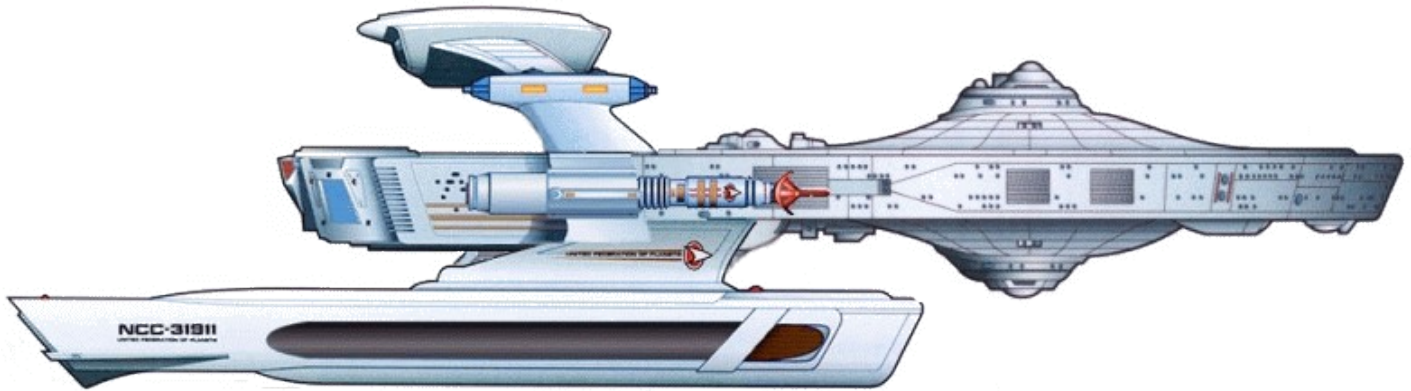

EXCURSION CLASS CRUISER

Cruiser / Explorer— Commissioned, 2268

FEDERATION

HULL DATA

Structure	25
Size / Decks	5 / 17
Length / Height / Beam	147.4 / 46.9 / 85.7
Compliment	320

PROPULSION DATA

Impulse System	SBE (.5c / D)
Warp System	PB-32 Mod3 (6 / 7 / 8 OCU) (D)

OPERATIONAL DATA

Atmosphere Capable	NO
Transporters	4 personal, 3 emergency
Cargo Units	60
Shuttlebay	2av
Shuttlecraft	8 size worth
Tractor Beams	1ad, 1fv
Separation System	NONE
Cloaking Device	NONE
Sensor System	Class-3 (+3 / D)
Operations System	Class-2 (C)
Life Support	Class-2 (C)