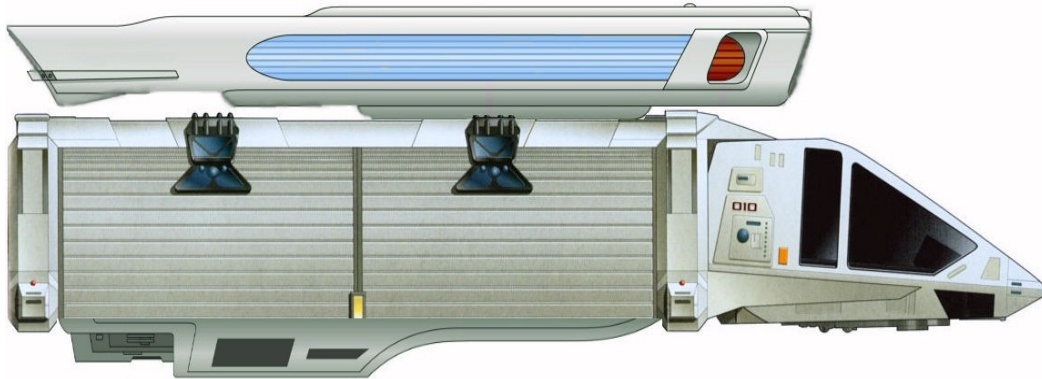

YUKON CLASS TROOP TRANSPORT

Armed Runabout – Commissioned, 2375

STARFLEET MARINE CORPS

HULL DATA

Structure	20
Size / Decks	3 / 1
Length / Height / Beam	30 / 7.3 / 15
Compliment	up to 4 crew, 35 troops

PROPULSION DATA

Impulse System	FIA (.5c) (A)
Warp System	LF-6 (3 / 4 / 5) (A)

OPERATIONAL DATA

Atmosphere Capable	Yes
Transporters	1 (2 person standard)
Cargo Units	4 (used for troops/weapons)
Shuttlebay	None
Shuttlecraft	N/A
Tractor Beams	1f
Separation System	None
Cloaking Device	None
Sensor System	Class 2a (+2 / BB)
Operations System	Class 2R (CC)
Life Support	Class 3 (D)